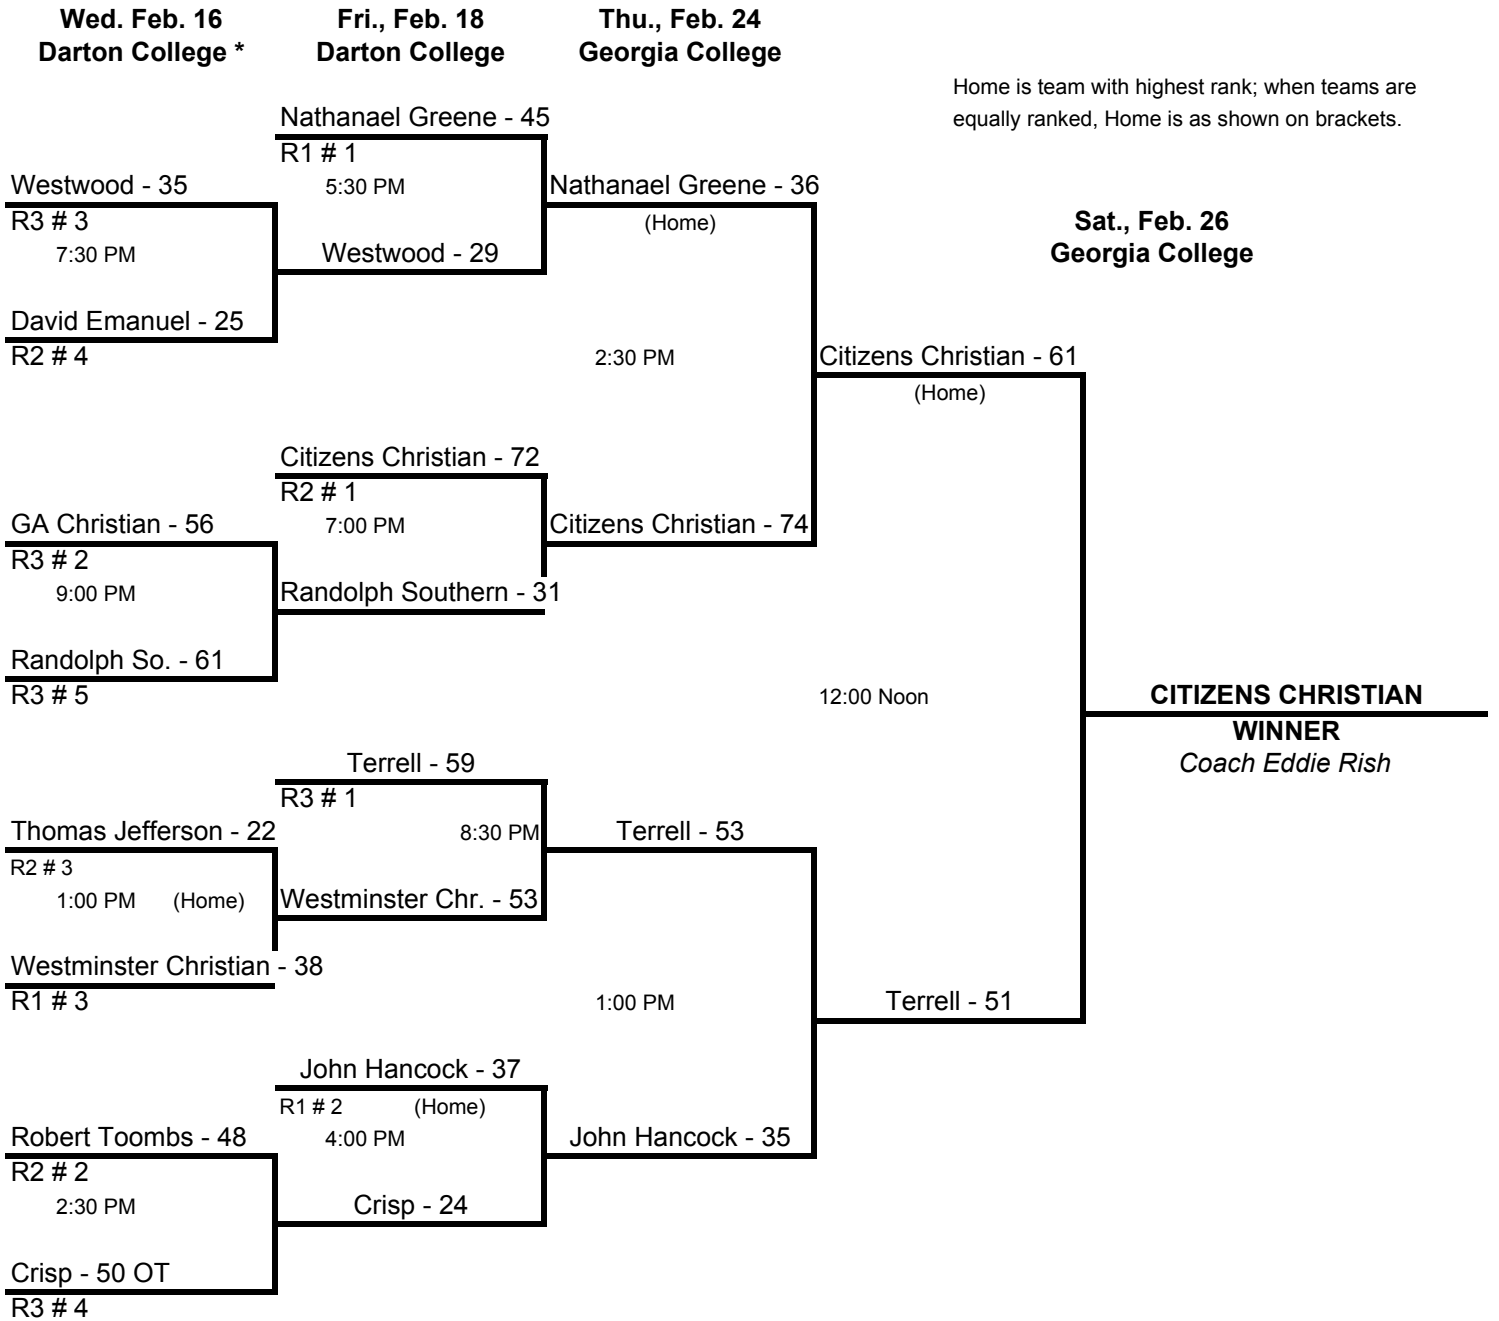

2005 CLASS A STATE BASKETBALL TOURNAMENT GIRLS

Home is team with highest rank; when teams are equally ranked, Home is as shown on brackets.

* Darton College has a game at 5:30 pm on Wednesday.