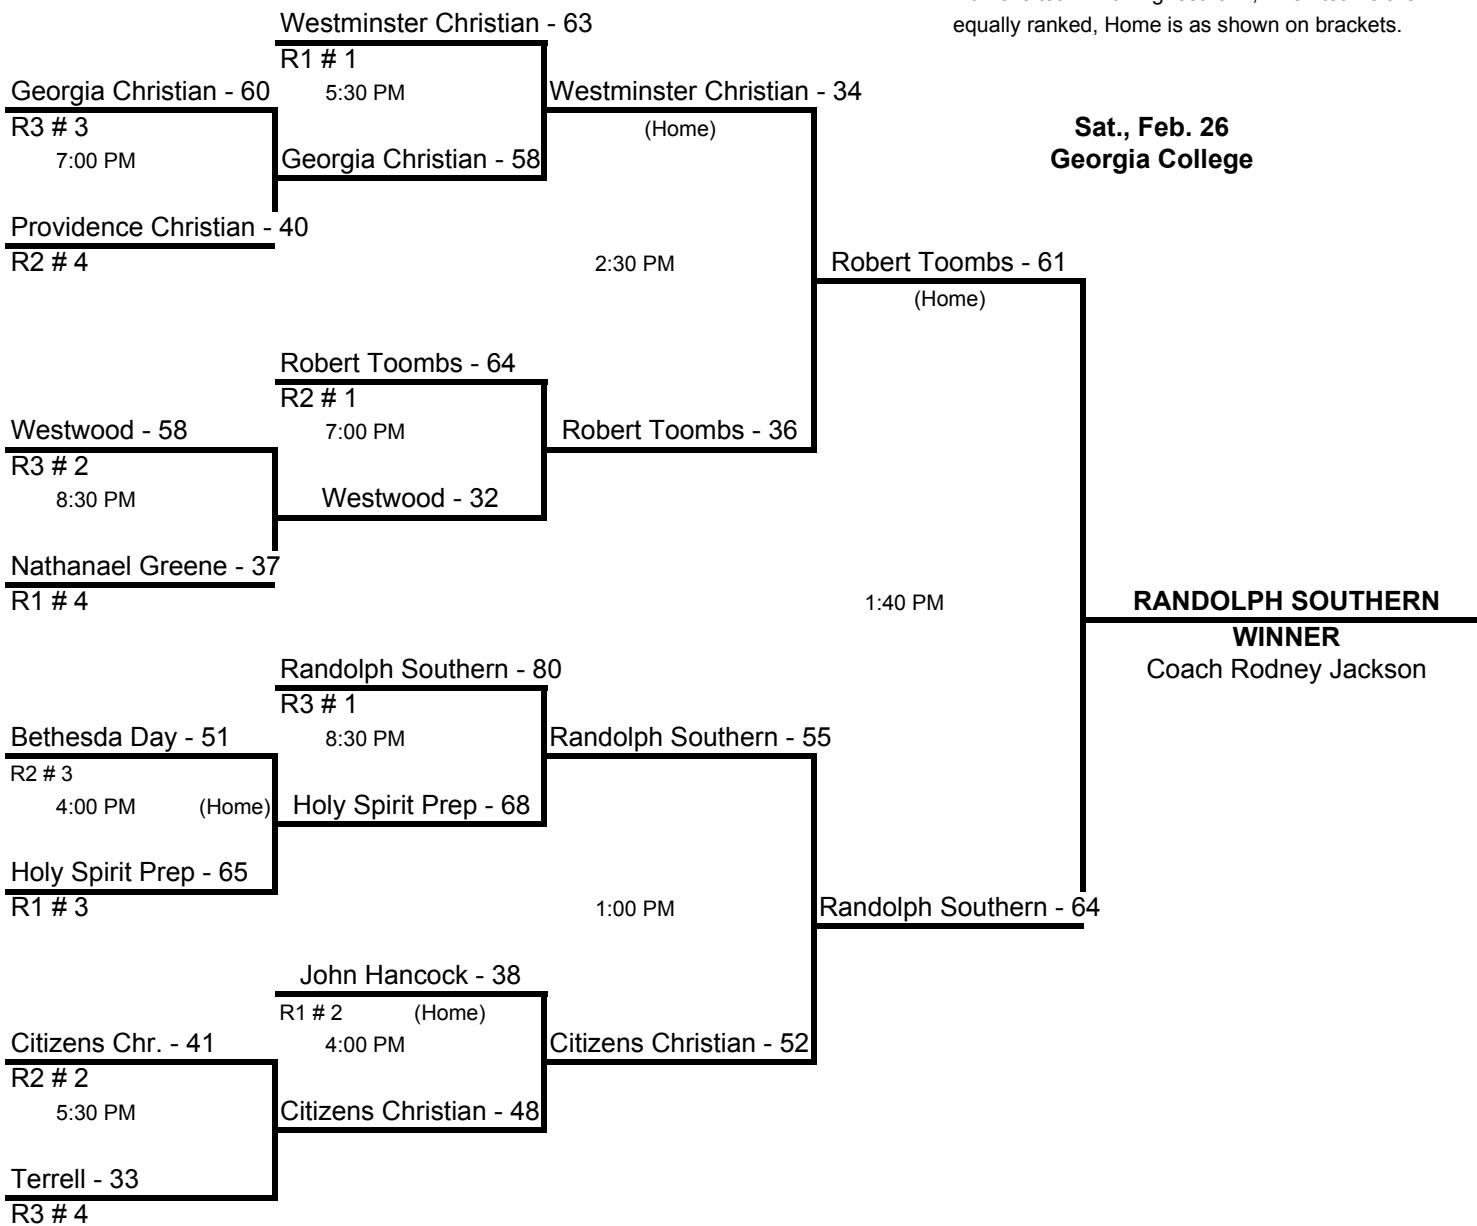

2005 CLASS A STATE BASKETBALL TOURNAMENT BOYS

Thu., Feb. 17
Darton College

Sat., Feb. 19
Darton College

Fri., Feb. 25
Georgia College

Home is team with highest rank; when teams are
equally ranked, Home is as shown on brackets.