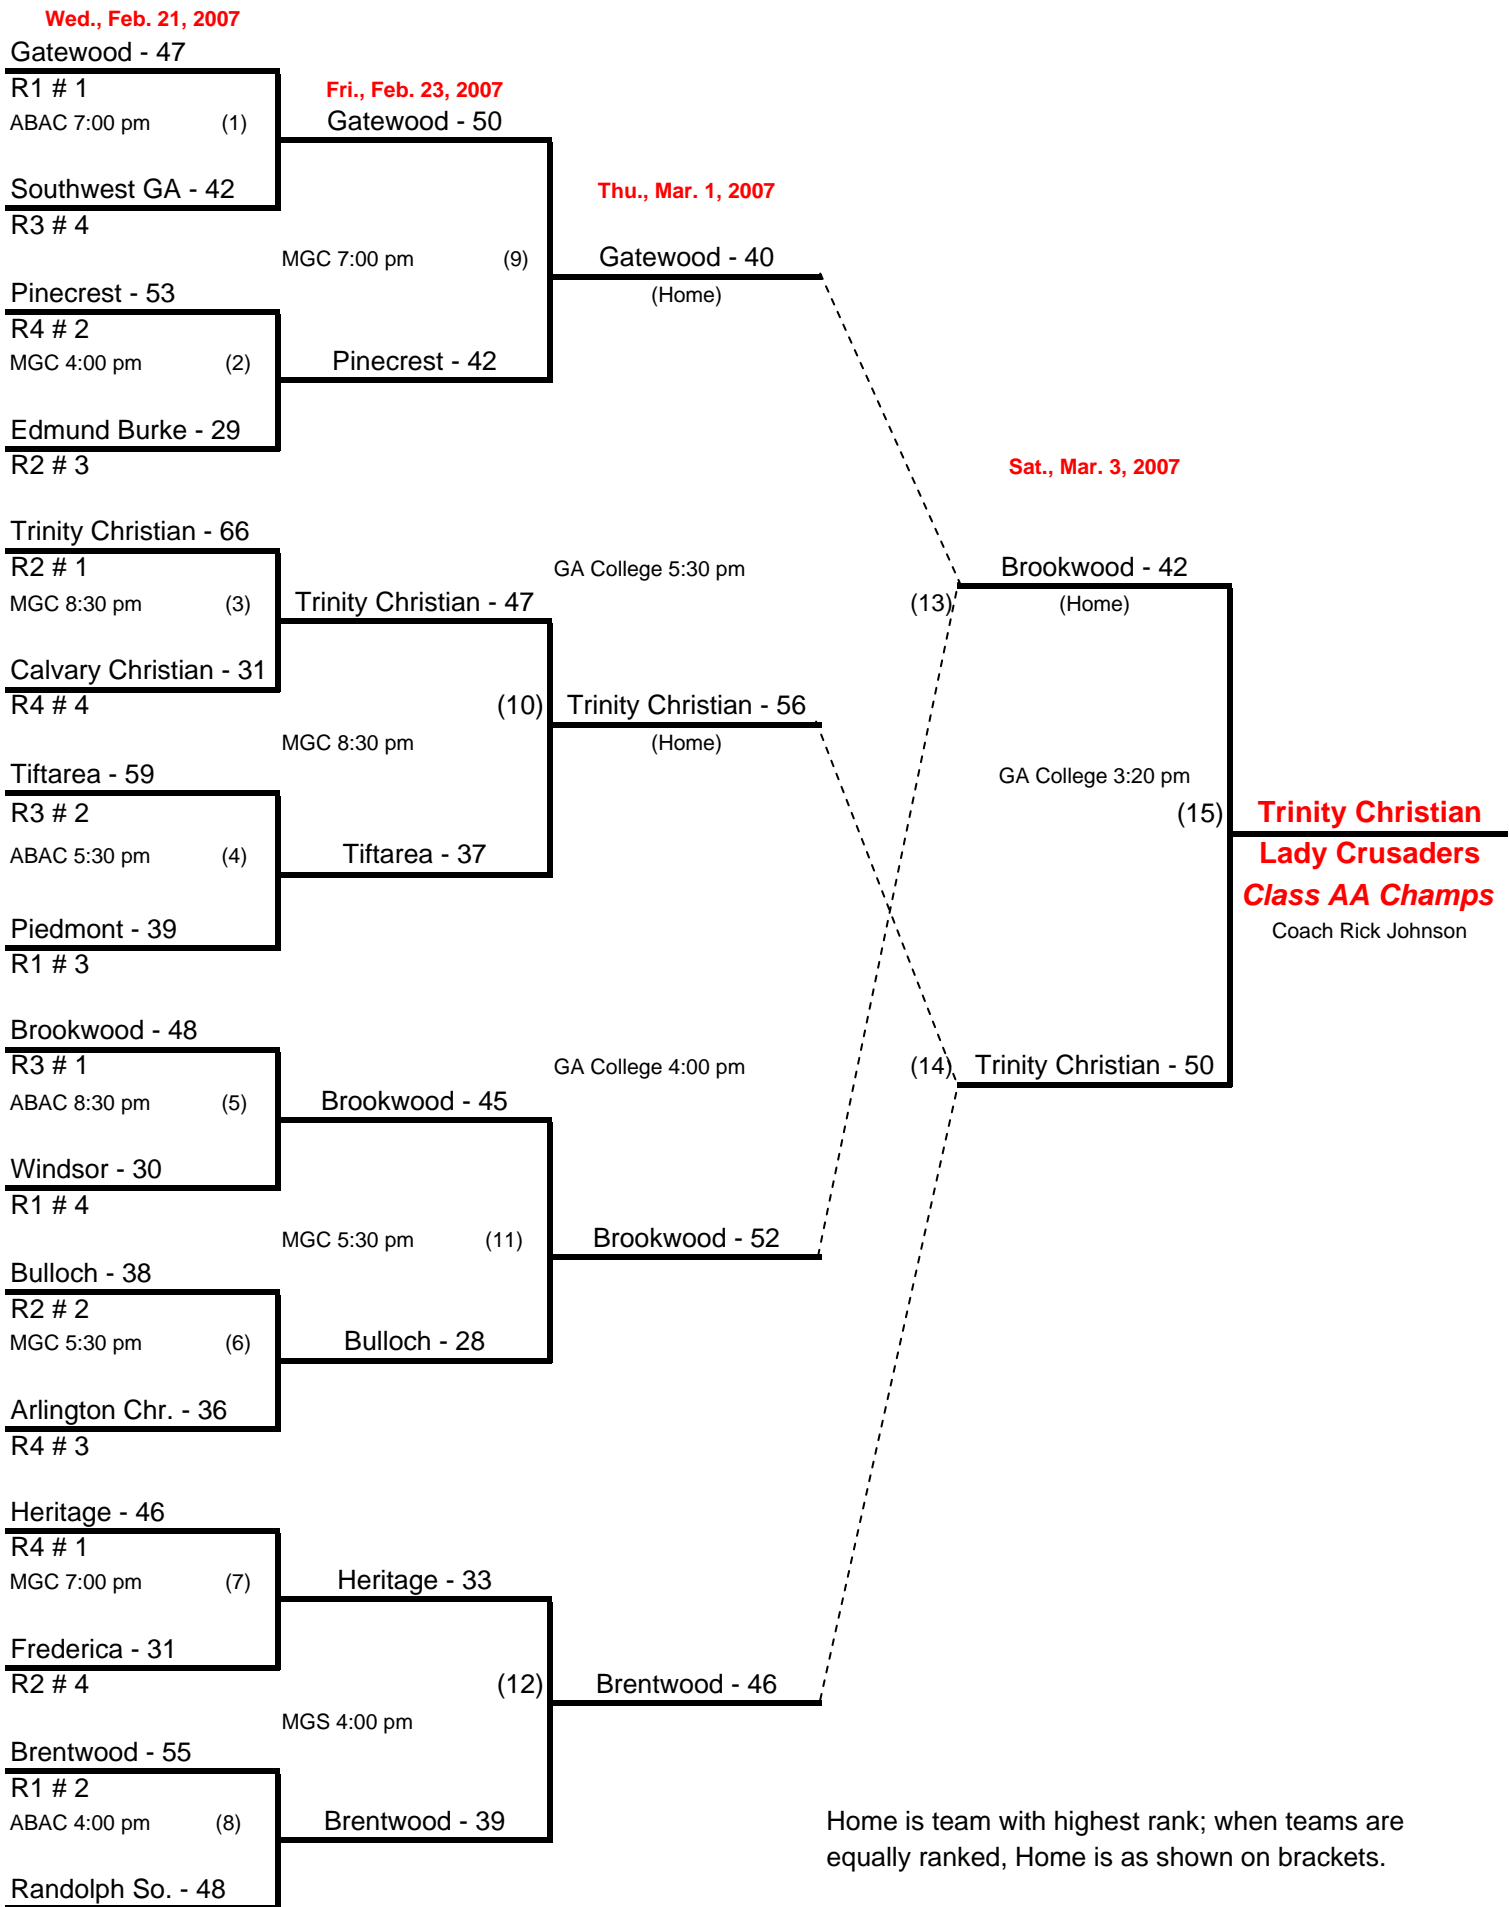

Bethesda Day - 44

(Home)

Home is team with highest rank; when teams are equally ranked, Home is as shown on brackets.

2007 GISA STATE BASKETBALL TOURNAMENT BRACKETS

CLASS AA - GIRLS

Home is team with highest rank; when teams are equally ranked, Home is as shown on brackets.