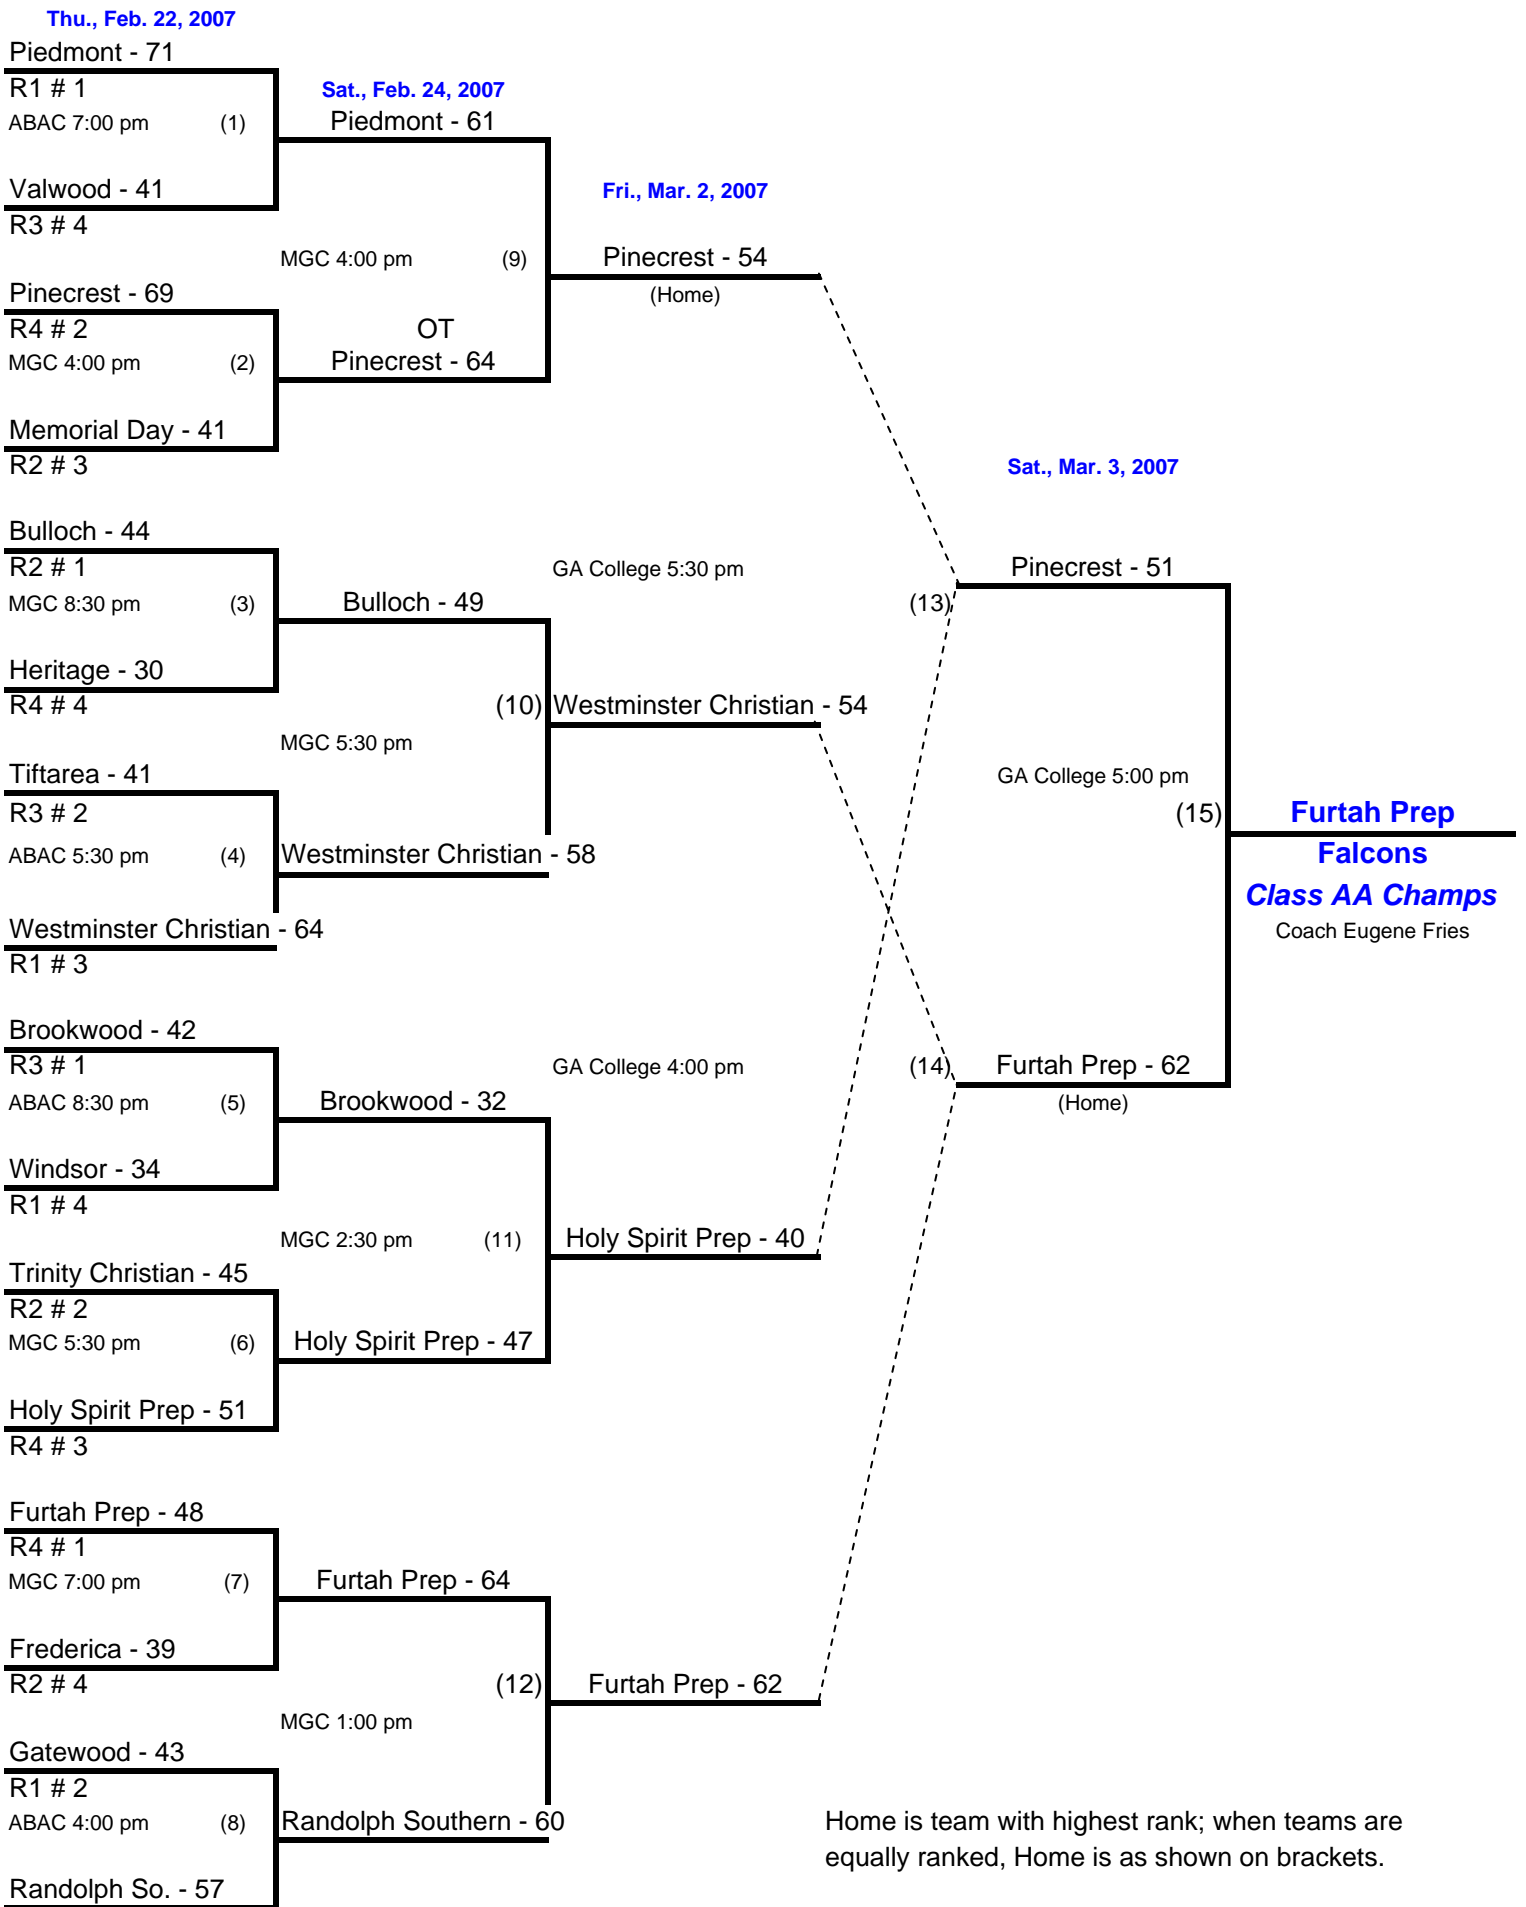

2007 GISA STATE BASKETBALL TOURNAMENT BRACKETS

CLASS AA - BOYS

Home is team with highest rank; when teams are equally ranked, Home is as shown on brackets.