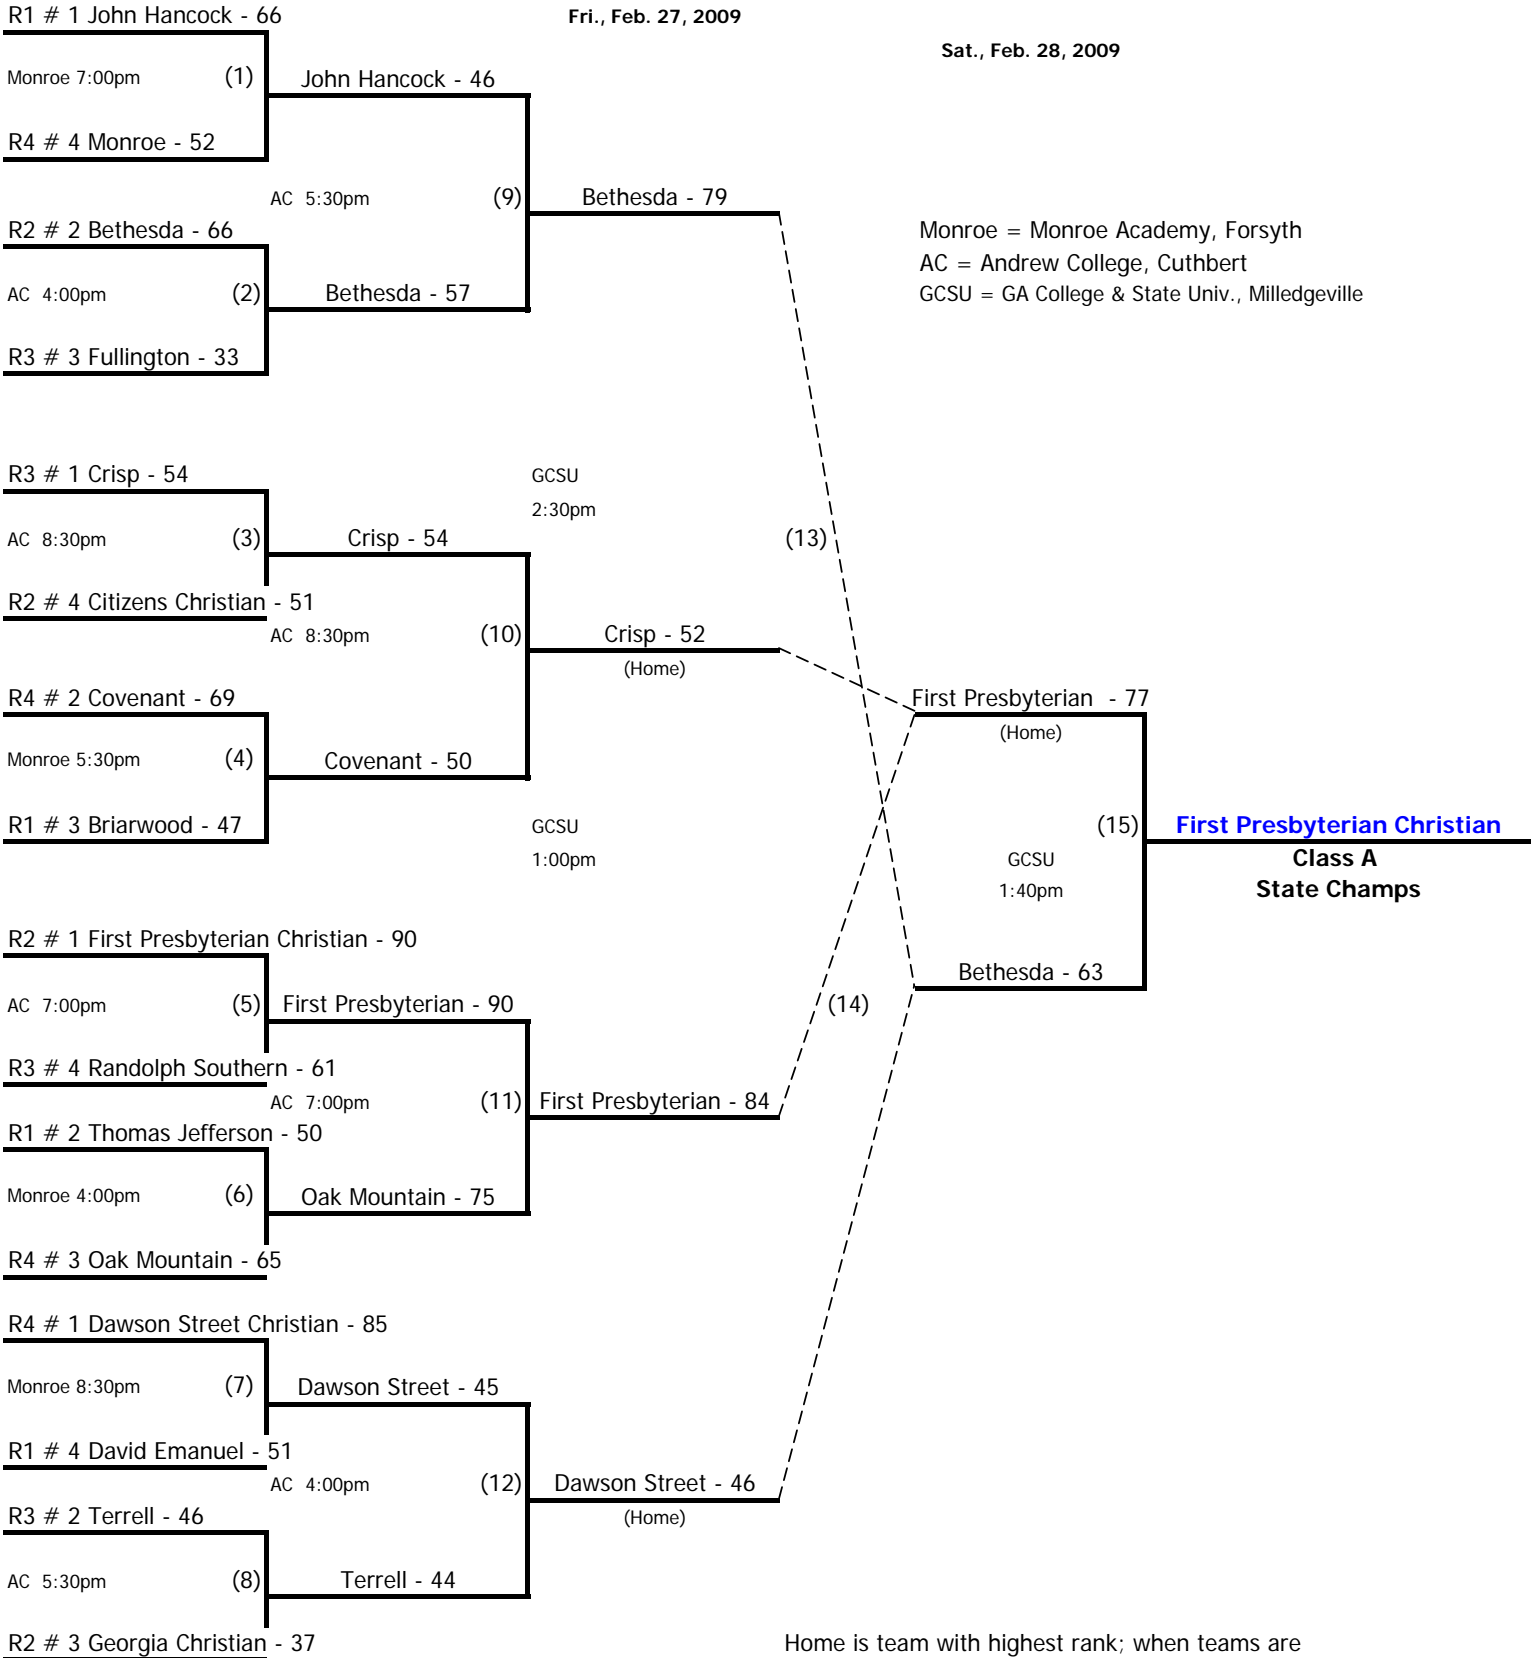

2009 GISA STATE BASKETBALL BRACKETS

Class A - BOYS

Thur., Feb. 19, 2009

Sat., Feb. 21, 2009

Fri., Feb. 27, 2009

Sat., Feb. 28, 2009

2009 GISA STATE BASKETBALL BRACKETS

Class A - GIRLS