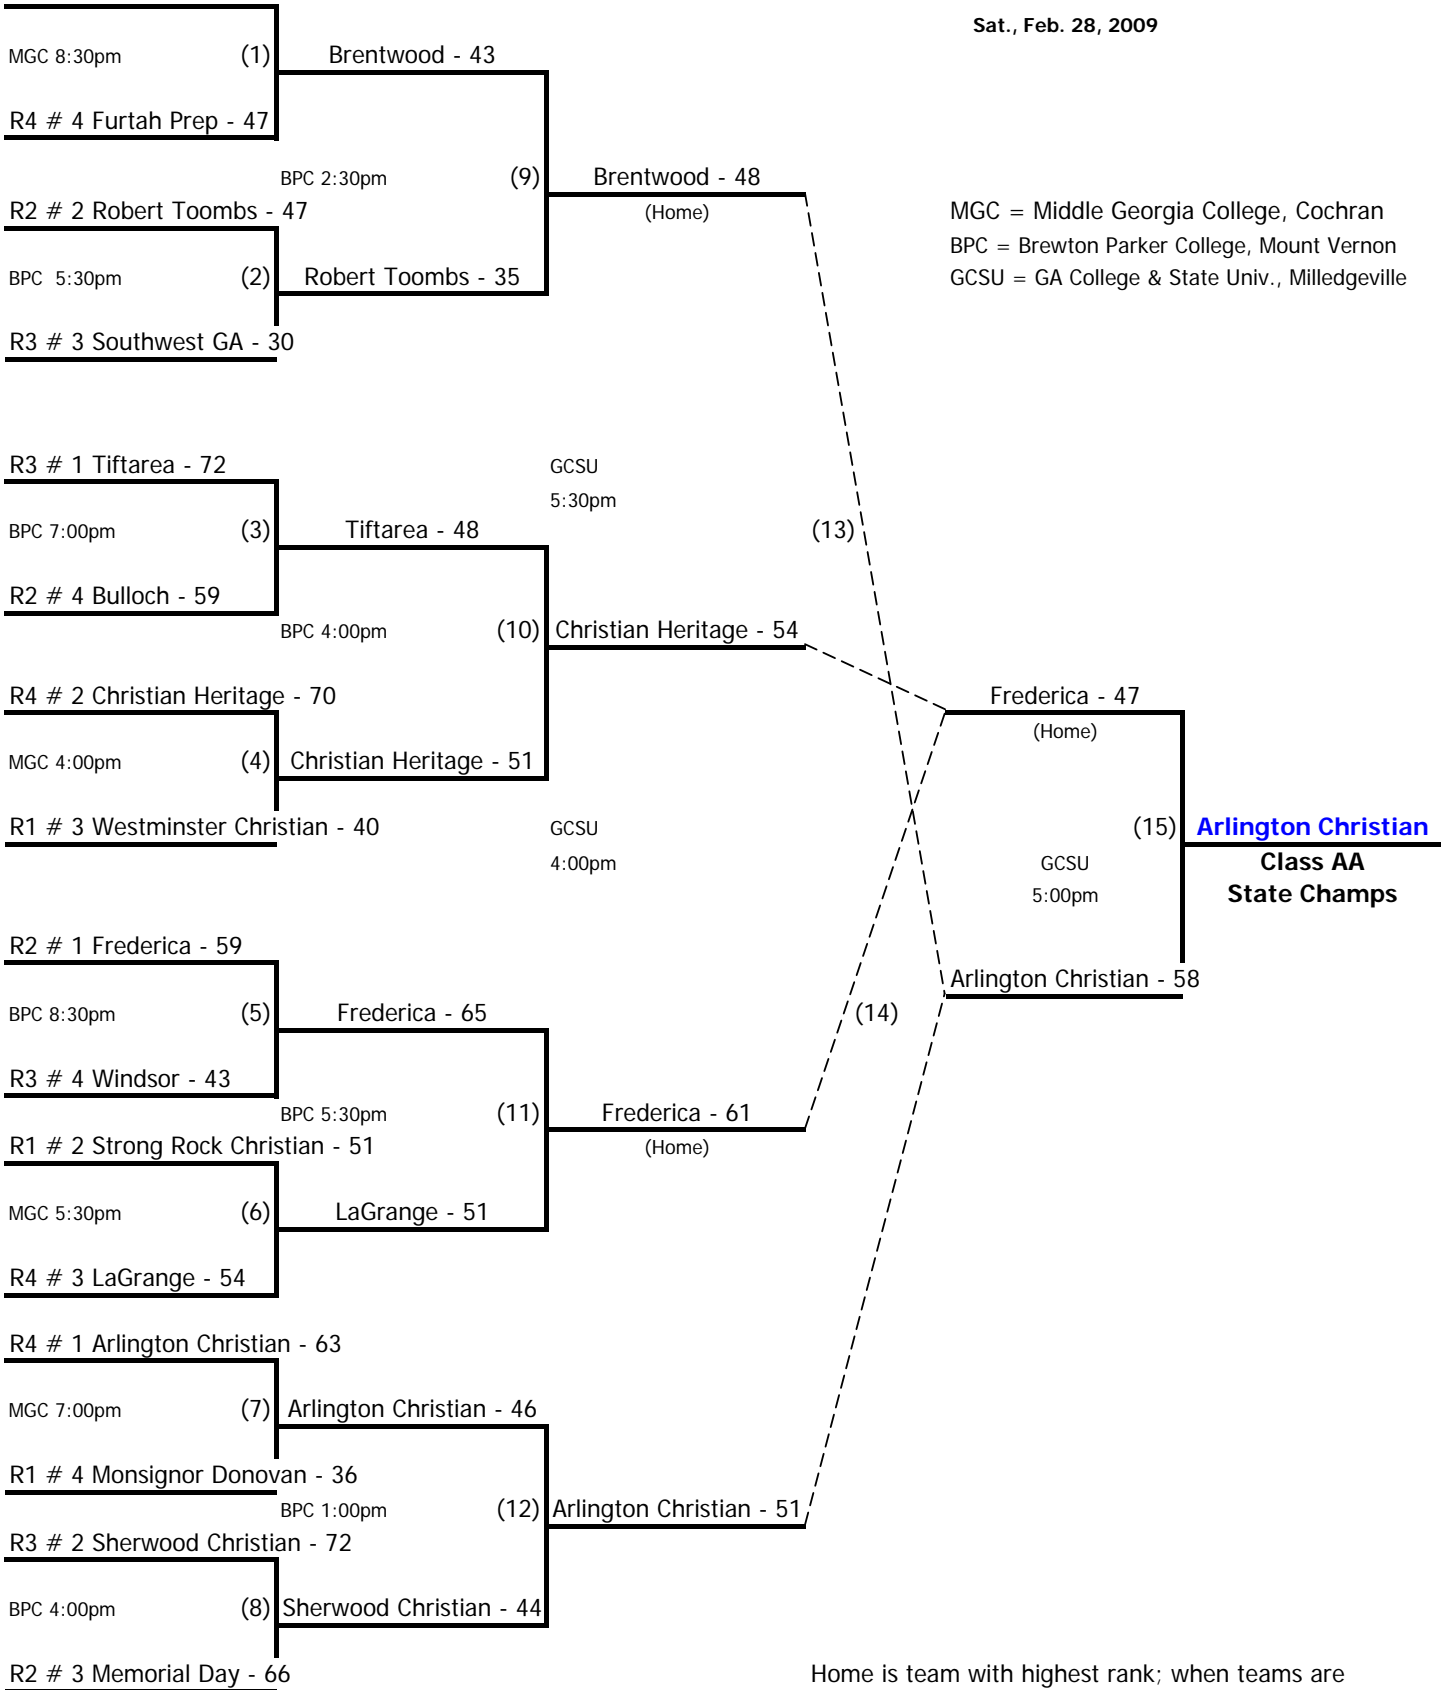

R3 # 2 Sherwood Christian - 72

BPC 4:00pm (8) Sherwood Christian - 44

R2 # 3 Memorial Day - 66

MGC = Middle Georgia College, Cochran
BPC = Brewton Parker College, Mount Vernon
GCSU = GA College & State Univ., Milledgeville