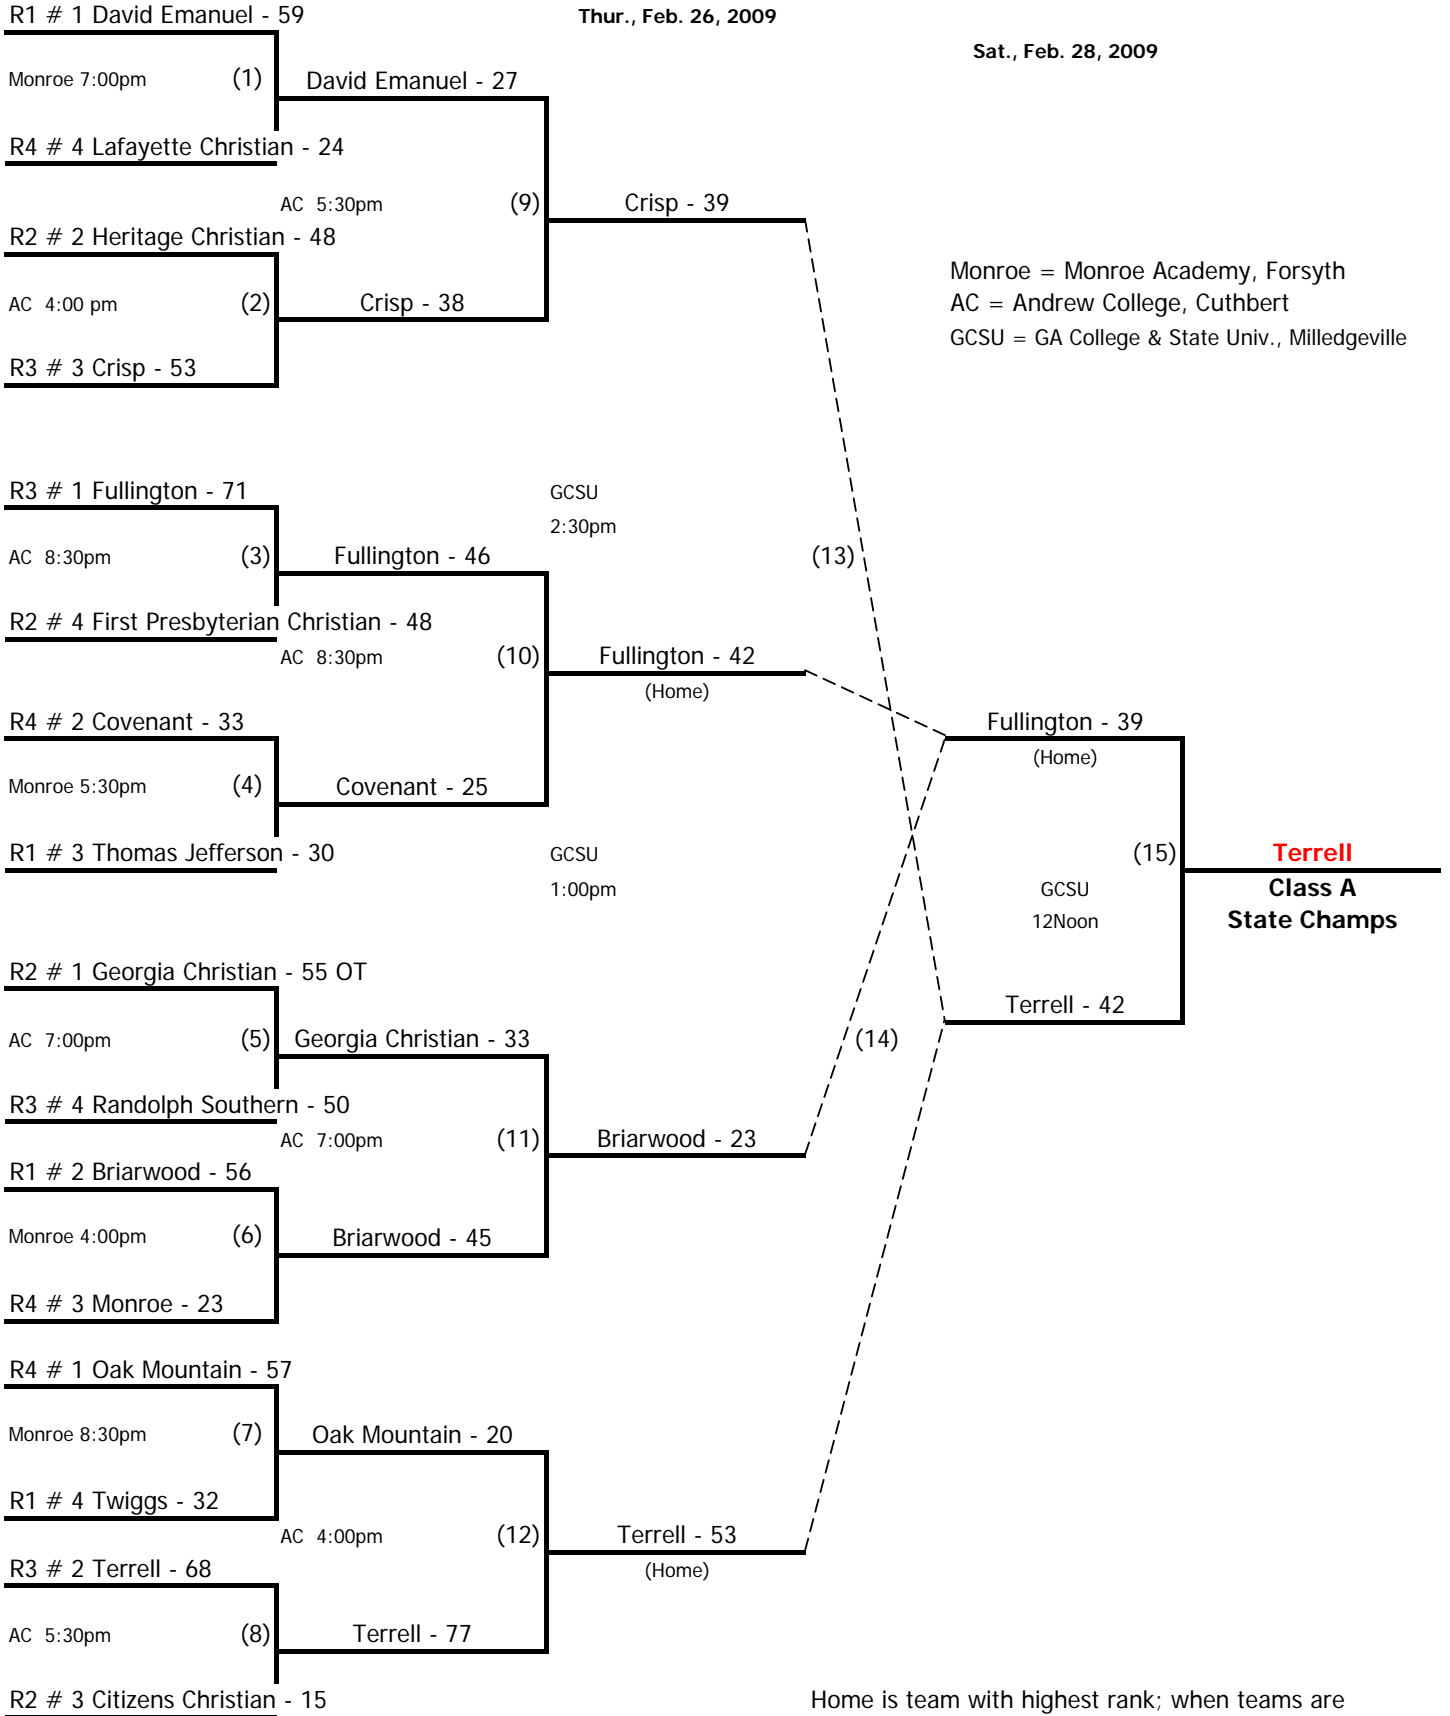

2009 GISA STATE BASKETBALL BRACKETS

Class A - GIRLS

Wed., Feb. 18, 2009

Fri., Feb. 20, 2009

Thur., Feb. 26, 2009

Sat., Feb. 28, 2009

Terrell
Class A
State Champs

Home is team with highest rank; when teams are equally ranked, Home is as shown on brackets.