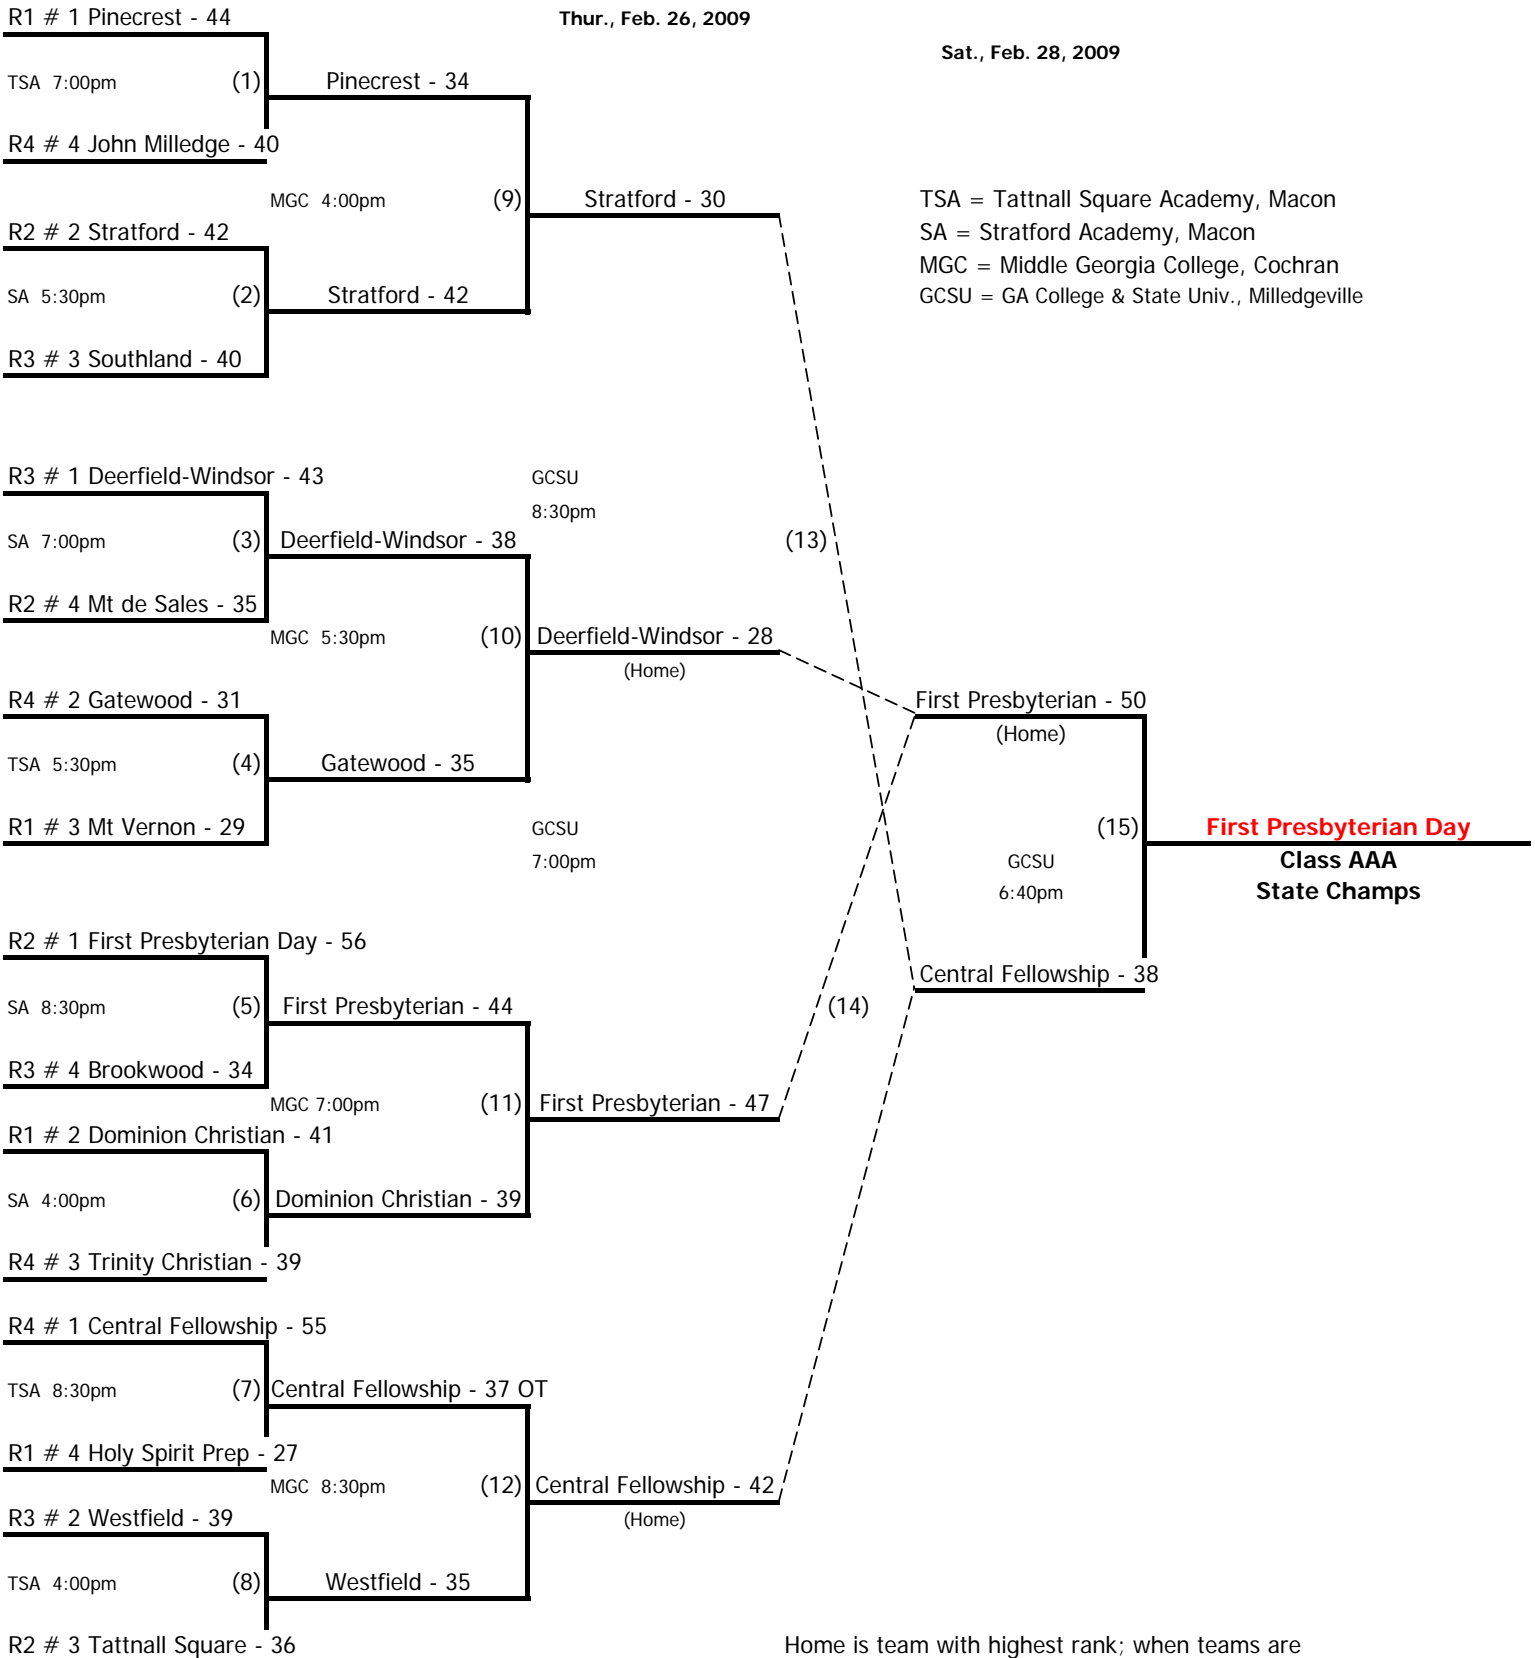

2009 GISA STATE BASKETBALL BRACKETS

Class AAA - GIRLS

Wed., Feb. 18, 2009

Fri., Feb. 20, 2009

Thur., Feb. 26, 2009

Sat., Feb. 28, 2009

Home is team with highest rank; when teams are equally ranked, Home is as shown on brackets.