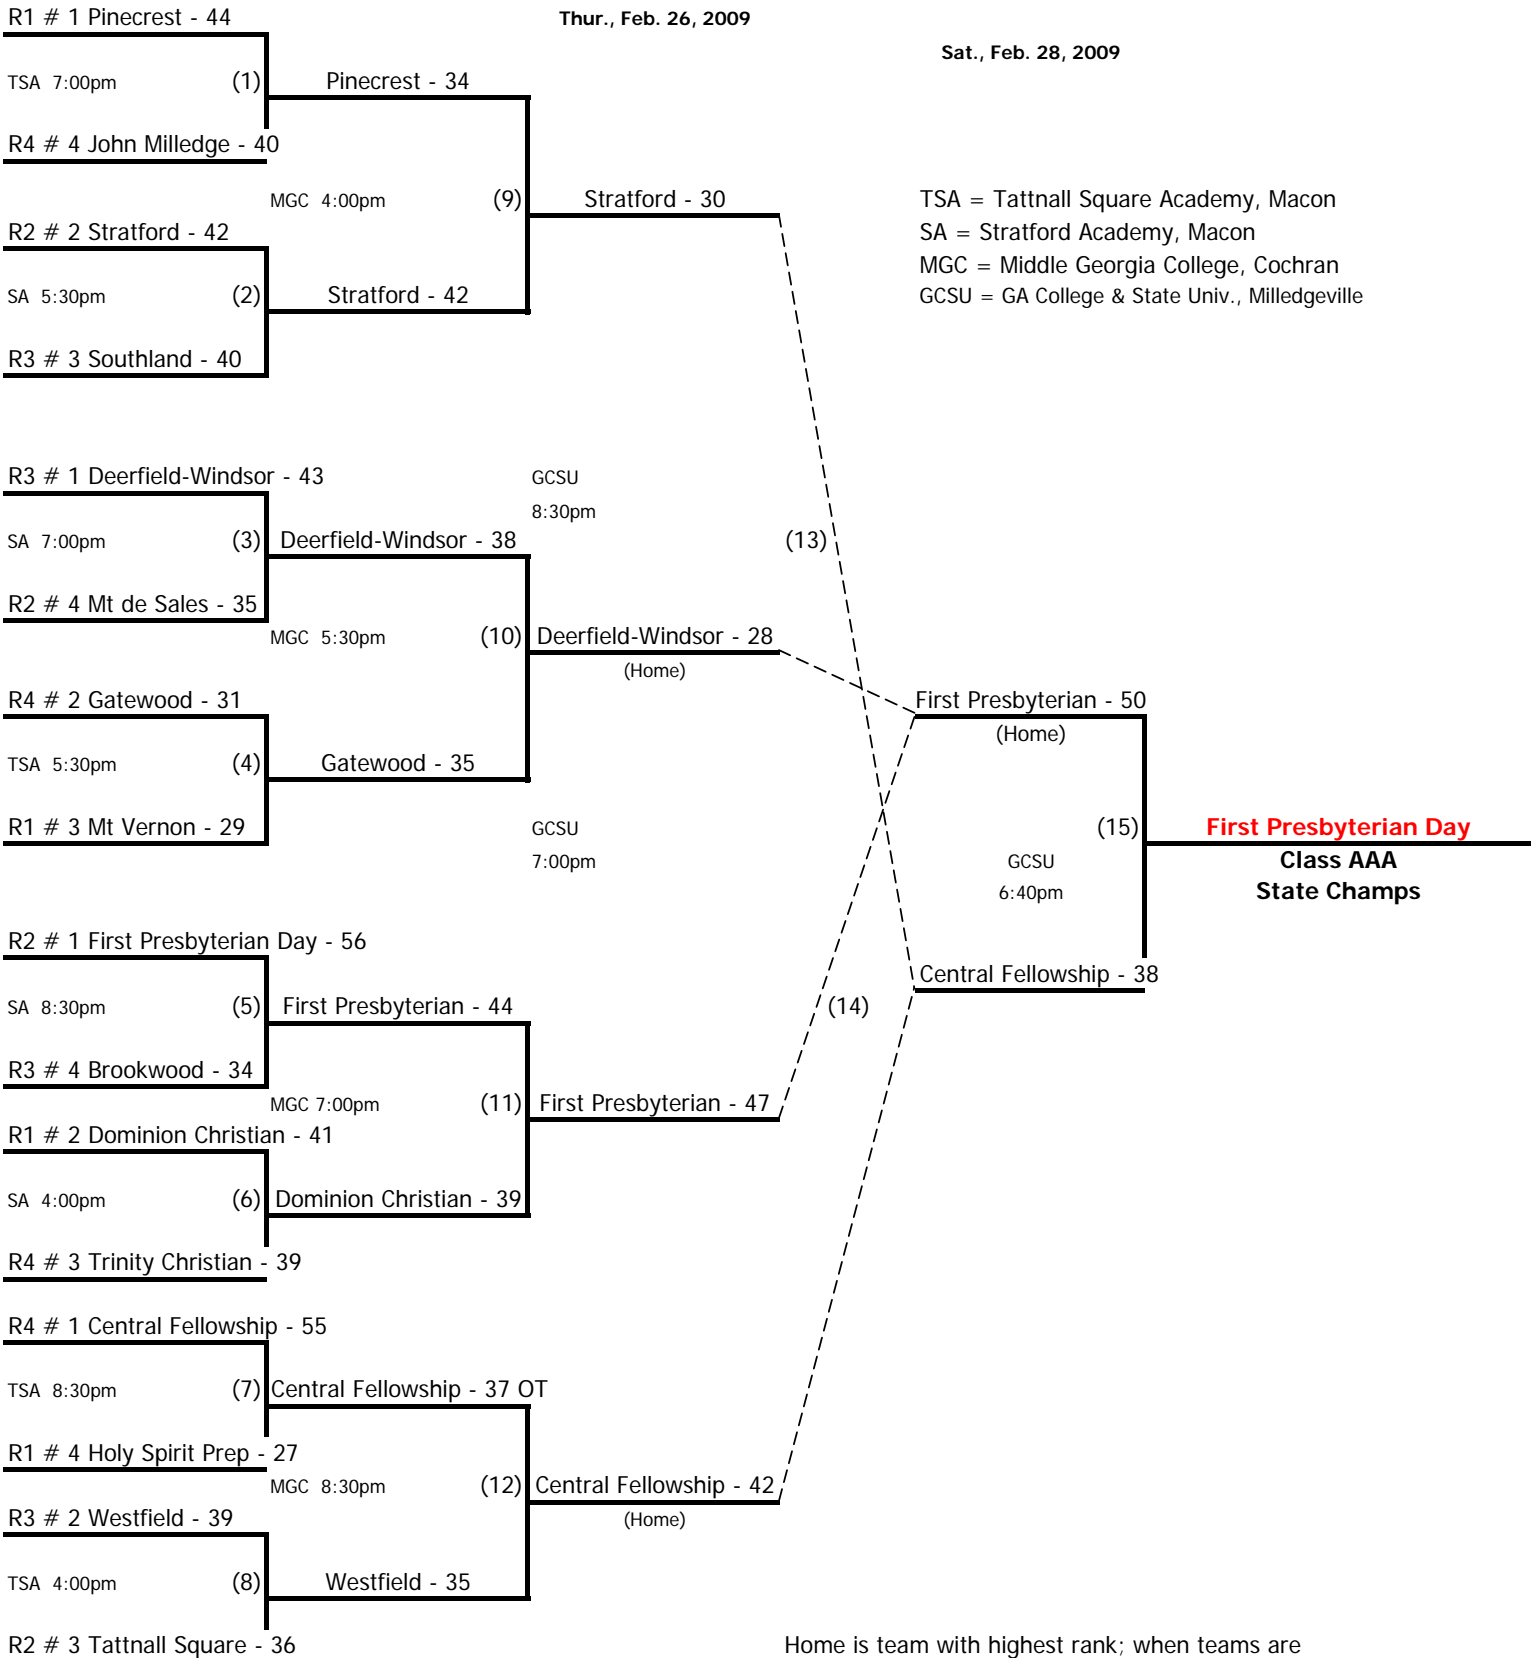

2009 GISA STATE BASKETBALL BRACKETS

Class AAA - GIRLS

Wed., Feb. 18, 2009

Fri., Feb. 20, 2009

Thur., Feb. 26, 2009

Sat., Feb. 28, 2009

Home is team with highest rank; when teams are equally ranked, Home is as shown on brackets.

GISA REGION BASKETBALL TOURNAMENTS 2009

Class A

Region 1A	February 10, 12 & 13	Thomas Jefferson Academy			
Girls					
Game #	Day	Time	Team	vs	Team
1	Tuesday	6:00	# 4 John Hancock - 50	vs	# 5 Twiggs - 52
3	Thursday	4:00	# 1 David Emanuel - 55	vs	# 5 Twiggs - 32
5	Thursday	7:00	# 2 Thomas Jefferson - 20	vs	# 3 Briarwood - 33
7	Friday	4:00	# 2 Thomas Jefferson	vs	# 5 Twiggs
9	Friday	7:00	# 1 David Emanuel	vs	# 3 Briarwood
Boys					
Game #	Day	Time	Team	vs	Team
2	Tuesday	7:30	# 4 David Emanuel - 69	vs	# 5 Twiggs - 40
4	Thursday	5:30	# 1 John Hancock - 66	vs	# 4 David Emanuel - 64
6	Thursday	8:30	# 2 Briarwood - 49	vs	# 3 Thomas Jefferson - 50 (OT)
8	Friday	5:30	# 2 Briarwood	vs	# 4 David Emanuel
10	Friday	8:30	# 1 John Hancock	vs	# 3 Thomas Jefferson

Region 2A	February 10, 12, 13	South GA, hosted by CCA			
Girls					
Game #	Day	Time	Team	vs	Team
2	Tuesday	5:30	# 4 Providence Chr. - 24	vs	# 5 First Presbyterian Chr. - 53
4	Thursday	4:00	# 1 Georgia Christian - 64	vs	# 5 First Presbyterian Christian - 34
6	Thursday	7:00	# 2 Heritage Christian - 34	vs	# 3 Citizens Christian - 33
8	Friday	4:00	# 3 Citizens Christian	vs	# 5 First Presbyterian Christian
10	Friday	7:00	# 1 Georgia Christian	vs	# 2 Heritage Christian
Boys					
Game #	Day	Time	Team	vs	Team
1	Tuesday	4:00	# 3 Georgia Christian - 66	vs	# 6 Heritage Christian - 53
3	Tuesday	7:00	# 4 Citizens Christian - 64	vs	# 5 Providence Christian - 34
5	Thursday	5:30	# 1 First Presby. Chr. - 87	vs	# 4 Citizens Christian - 54
7	Thursday	8:30	# 2 Bethesda - 63	vs	# 3 Georgia Christian - 19
9	Friday	5:30	# 3 Georgia Christian	vs	# 4 Citizens Christian
11	Friday	8:30	# 1 First Presbyterian Chr.	vs	# 2 Bethesda

Region 3A	February 10, 12, & 13	Andrew, Hosted by Randolph Southern			
Girls					
Game #	Day	Time	Team	vs	Team
1	Monday	5:30	# 4 Westwood - 46	vs	# 5 Randolph Southern - 52
3	Thursday	4:00	# 2 Crisp - 25	vs	# 3 Fullington - 27
5	Thursday	7:00	# 1 Terrell - 64	vs	# 5 Randolph Southern - 20
7	Friday	4:00	# 2 Crisp - 29	vs	# 5 Randolph Southern - 28
9	Friday	7:00	# 1 Terrell - 43	vs	# 3 Fullington - 55
Boys					
Game #	Day	Time	Team	vs	Team
2	Monday	7:00	# 4 Randolph Southern - 54	vs	# 5 Westwood - 52
4	Thursday	5:30	# 2 Crisp - 42	vs	# 3 Fullington - 39
6	Thursday	8:30	# 1 Terrell - 65	vs	# 4 Randolph Southern - 35
8	Friday	5:30	# 3 Fullington - 50	vs	# 4 Randolph Southern - 43
10	Friday	8:30	# 1 Terrell - 30	vs	# 2 Crisp - 41

Region 4A	February 10, 12, 13	Oak Mountain Academy			
Girls					
Game #	Day	Time	Team	vs	Team
1	Tuesday	4:00	# 4 LaFayette Chr. - 53	vs	# 5 Praise - 50 (2OT's)
5	Thursday	4:00	# 2 Monroe - 19	vs	# 3 Covenant - 35
7	Thursday	7:00	# 1 Oak Mountain - 72	vs	# 4 LaFayette Christian - 30
9	Friday	4:00	# 2 Monroe - 45	vs	# 4 LaFayette Christian - 41
11	Friday	7:00	# 1 Oak Mountain - 58	vs	# 3 Covenant - 28