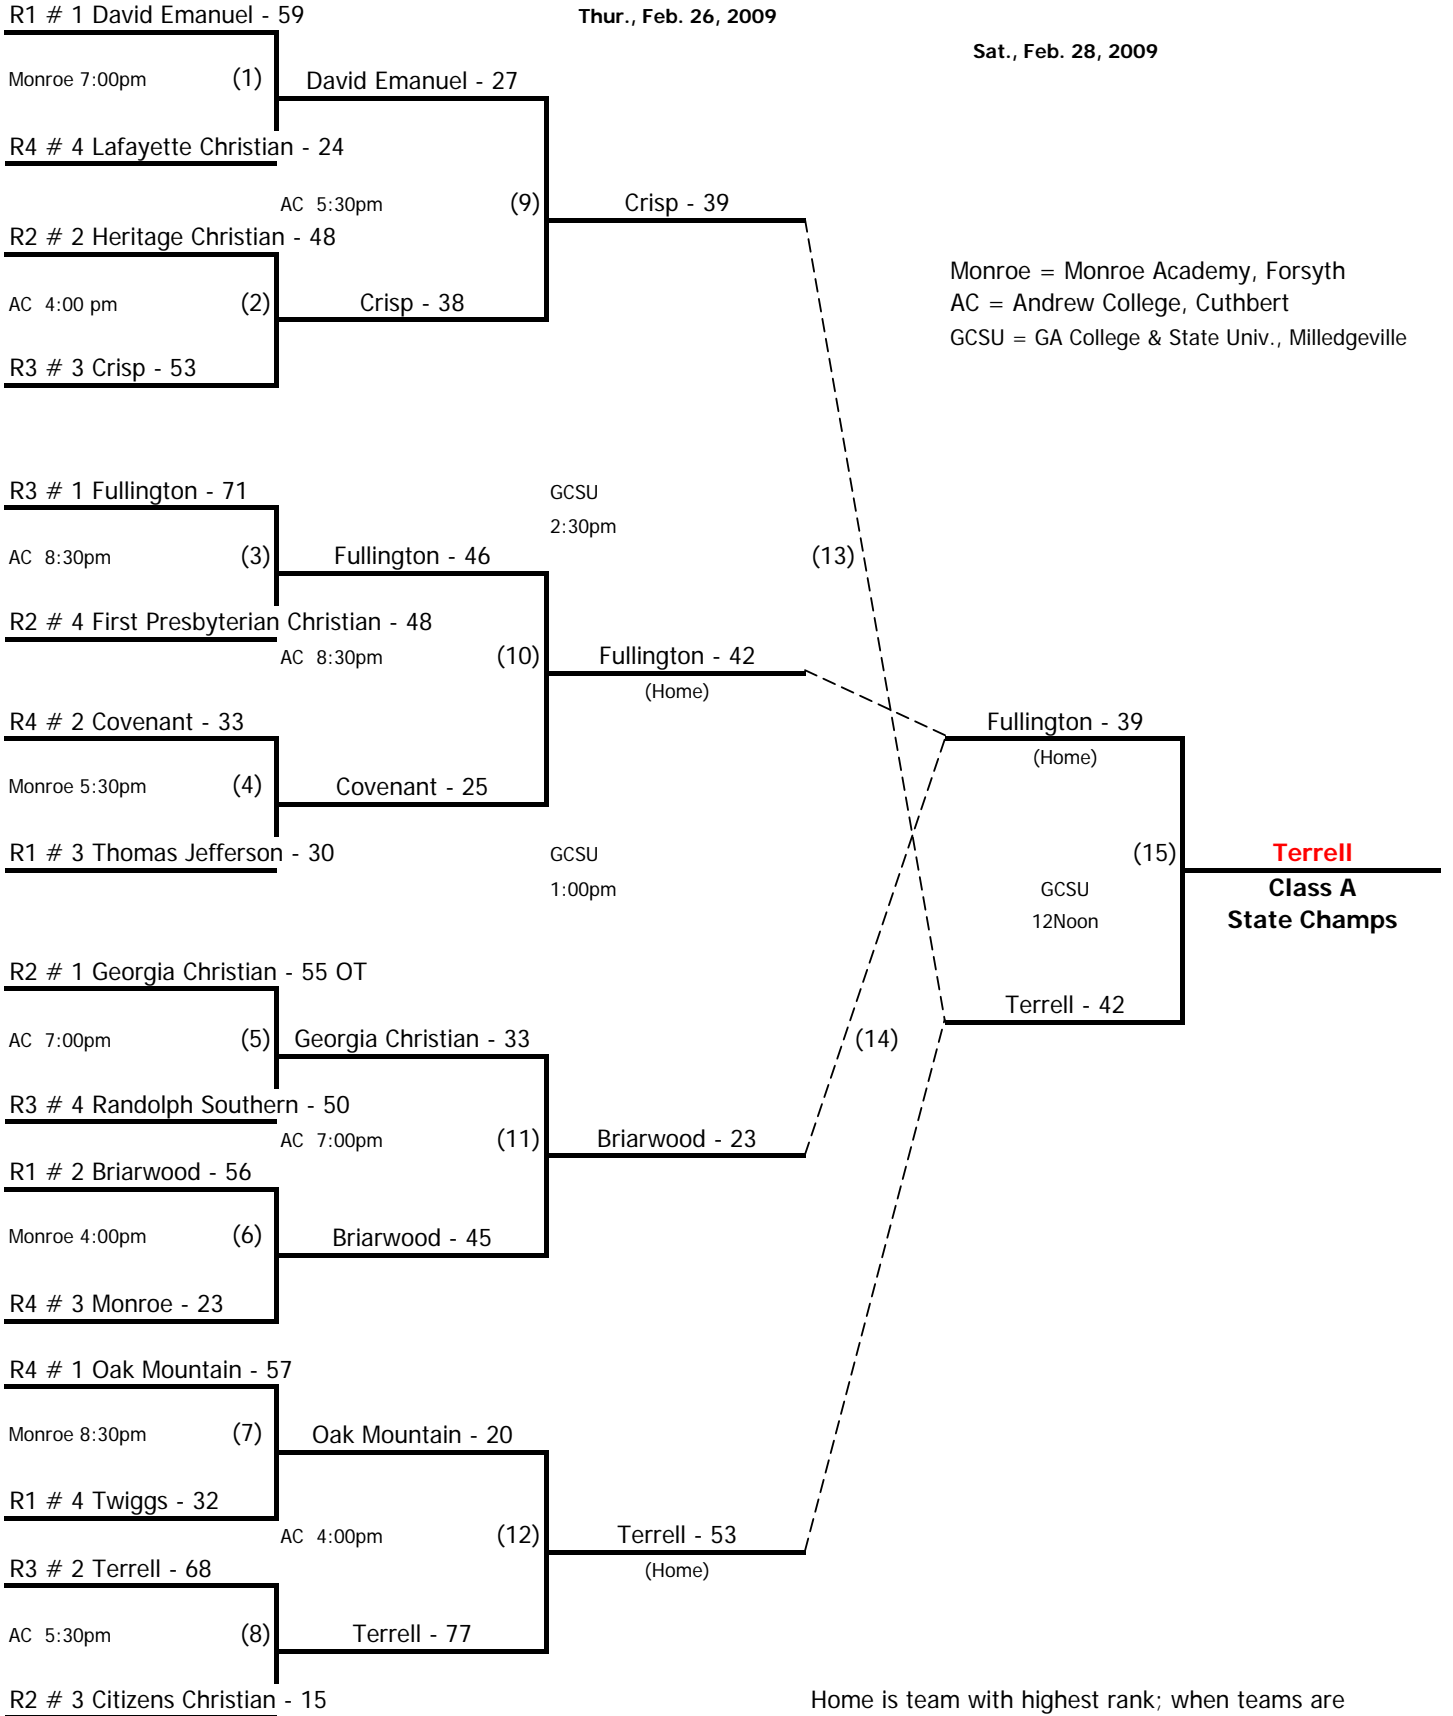

2009 GISA STATE BASKETBALL BRACKETS

Class A - GIRLS

Wed., Feb. 18, 2009

Fri., Feb. 20, 2009

Thur., Feb. 26, 2009

Sat., Feb. 28, 2009

R1 # 1 David Emanuel - 59

Monroe 7:00pm (1)

David Emanuel - 27

R4 # 4 Lafayette Christian - 24

AC 5:30pm (9)

Crisp - 39

R2 # 2 Heritage Christian - 48

AC 4:00 pm (2)

Crisp - 38

R3 # 3 Crisp - 53

R3 # 1 Fullington - 71

AC 8:30pm (3)

Fullington - 46

GCSU
2:30pm

(13)

R2 # 4 First Presbyterian Christian - 48

AC 8:30pm (10)

Fullington - 42

(Home)

R4 # 2 Covenant - 33

Monroe 5:30pm (4)

Covenant - 25

Fullington - 39

(Home)

R1 # 3 Thomas Jefferson - 30

GCSU
1:00pm

(15)

Terrell
Class A
State Champs

R2 # 1 Georgia Christian - 55 OT

AC 7:00pm (5)

Georgia Christian - 33

R3 # 4 Randolph Southern - 50

AC 7:00pm (11)

Briarwood - 23

R1 # 2 Briarwood - 56

Monroe 4:00pm (6)

Briarwood - 45

R4 # 3 Monroe - 23

R4 # 1 Oak Mountain - 57

Monroe 8:30pm (7)

Oak Mountain - 20

R1 # 4 Twiggs - 32

AC 4:00pm (12)

Terrell - 53

R3 # 2 Terrell - 68

(Home)

AC 5:30pm (8)

Terrell - 77

R2 # 3 Citizens Christian - 15

Home is team with highest rank; when teams are equally ranked, Home is as shown on brackets.