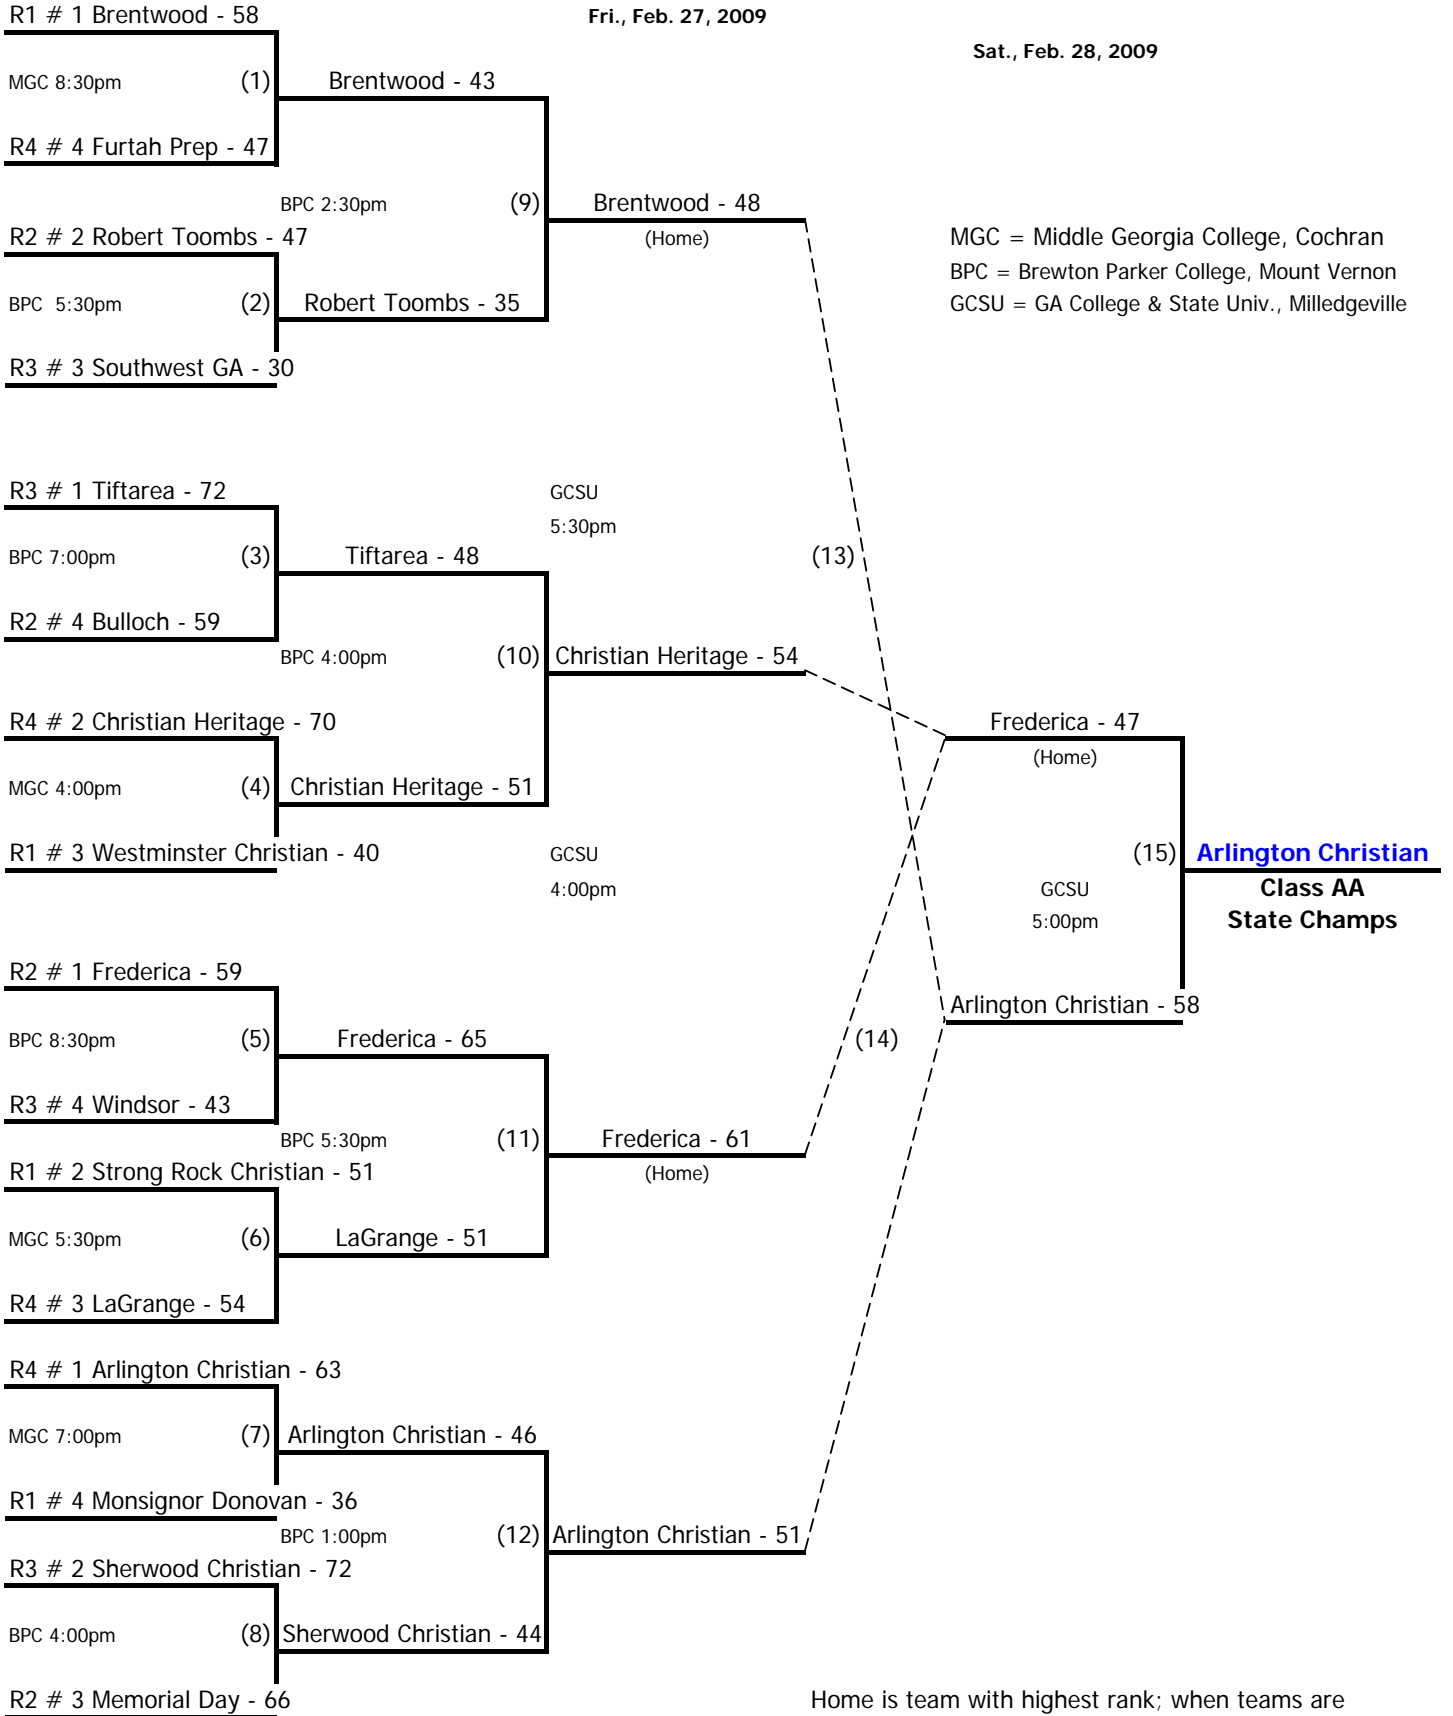

2009 GISA STATE BASKETBALL BRACKETS

Class AA - BOYS

Thur., Feb. 19, 2009

Sat., Feb. 21, 2009

Fri., Feb. 27, 2009

Sat., Feb. 28, 2009

Home is team with highest rank; when teams are equally ranked, Home is as shown on brackets.