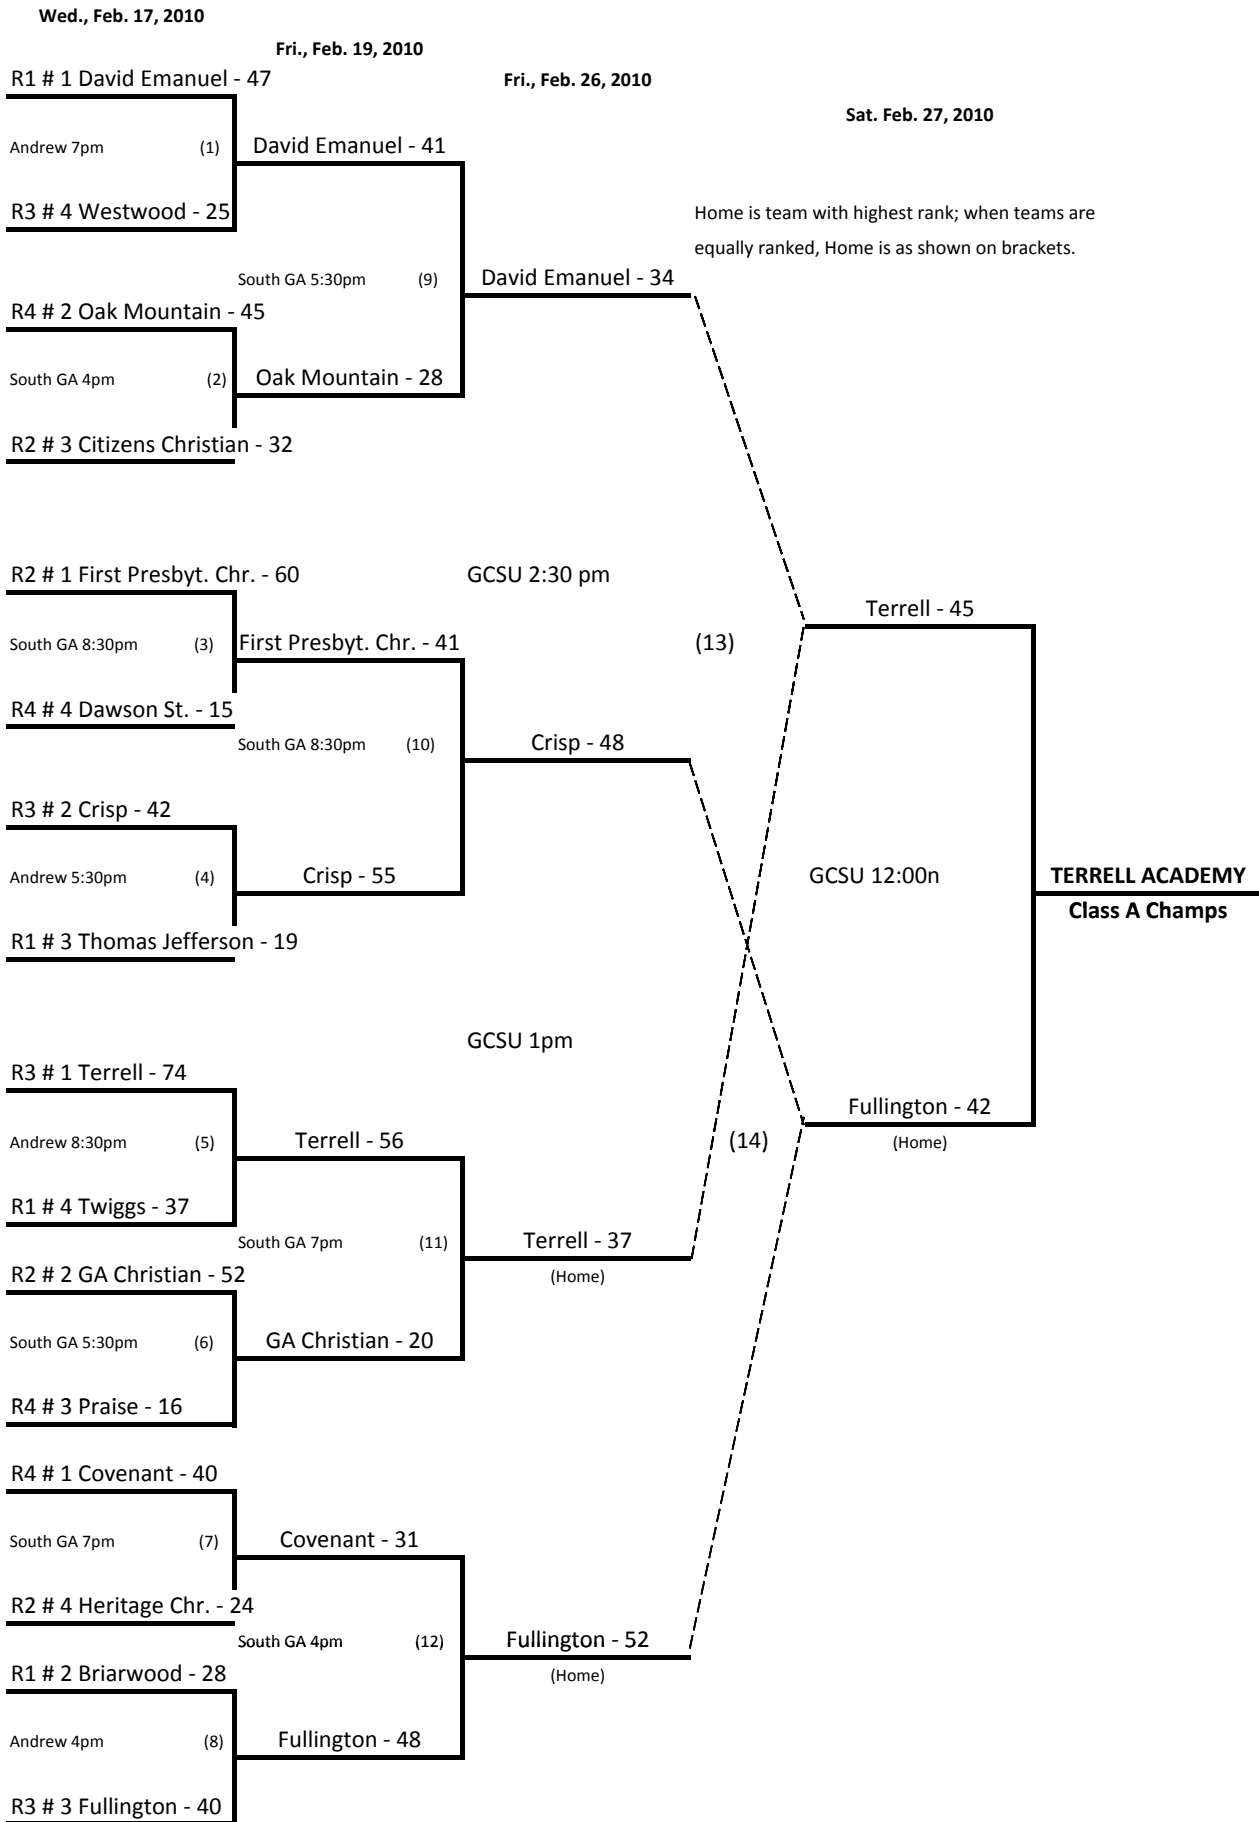

**2010 GISA STATE BASKETBALL TOURNAMENT**

**Class A GIRLS**

**2010 GISA STATE BASKETBALL TOURNAMENT**

**Class A BOYS**

Thur., Feb. 18, 2010

Sat., Feb. 20, 2010

Thur., Feb. 25, 2010

Sat. Feb. 27, 2010