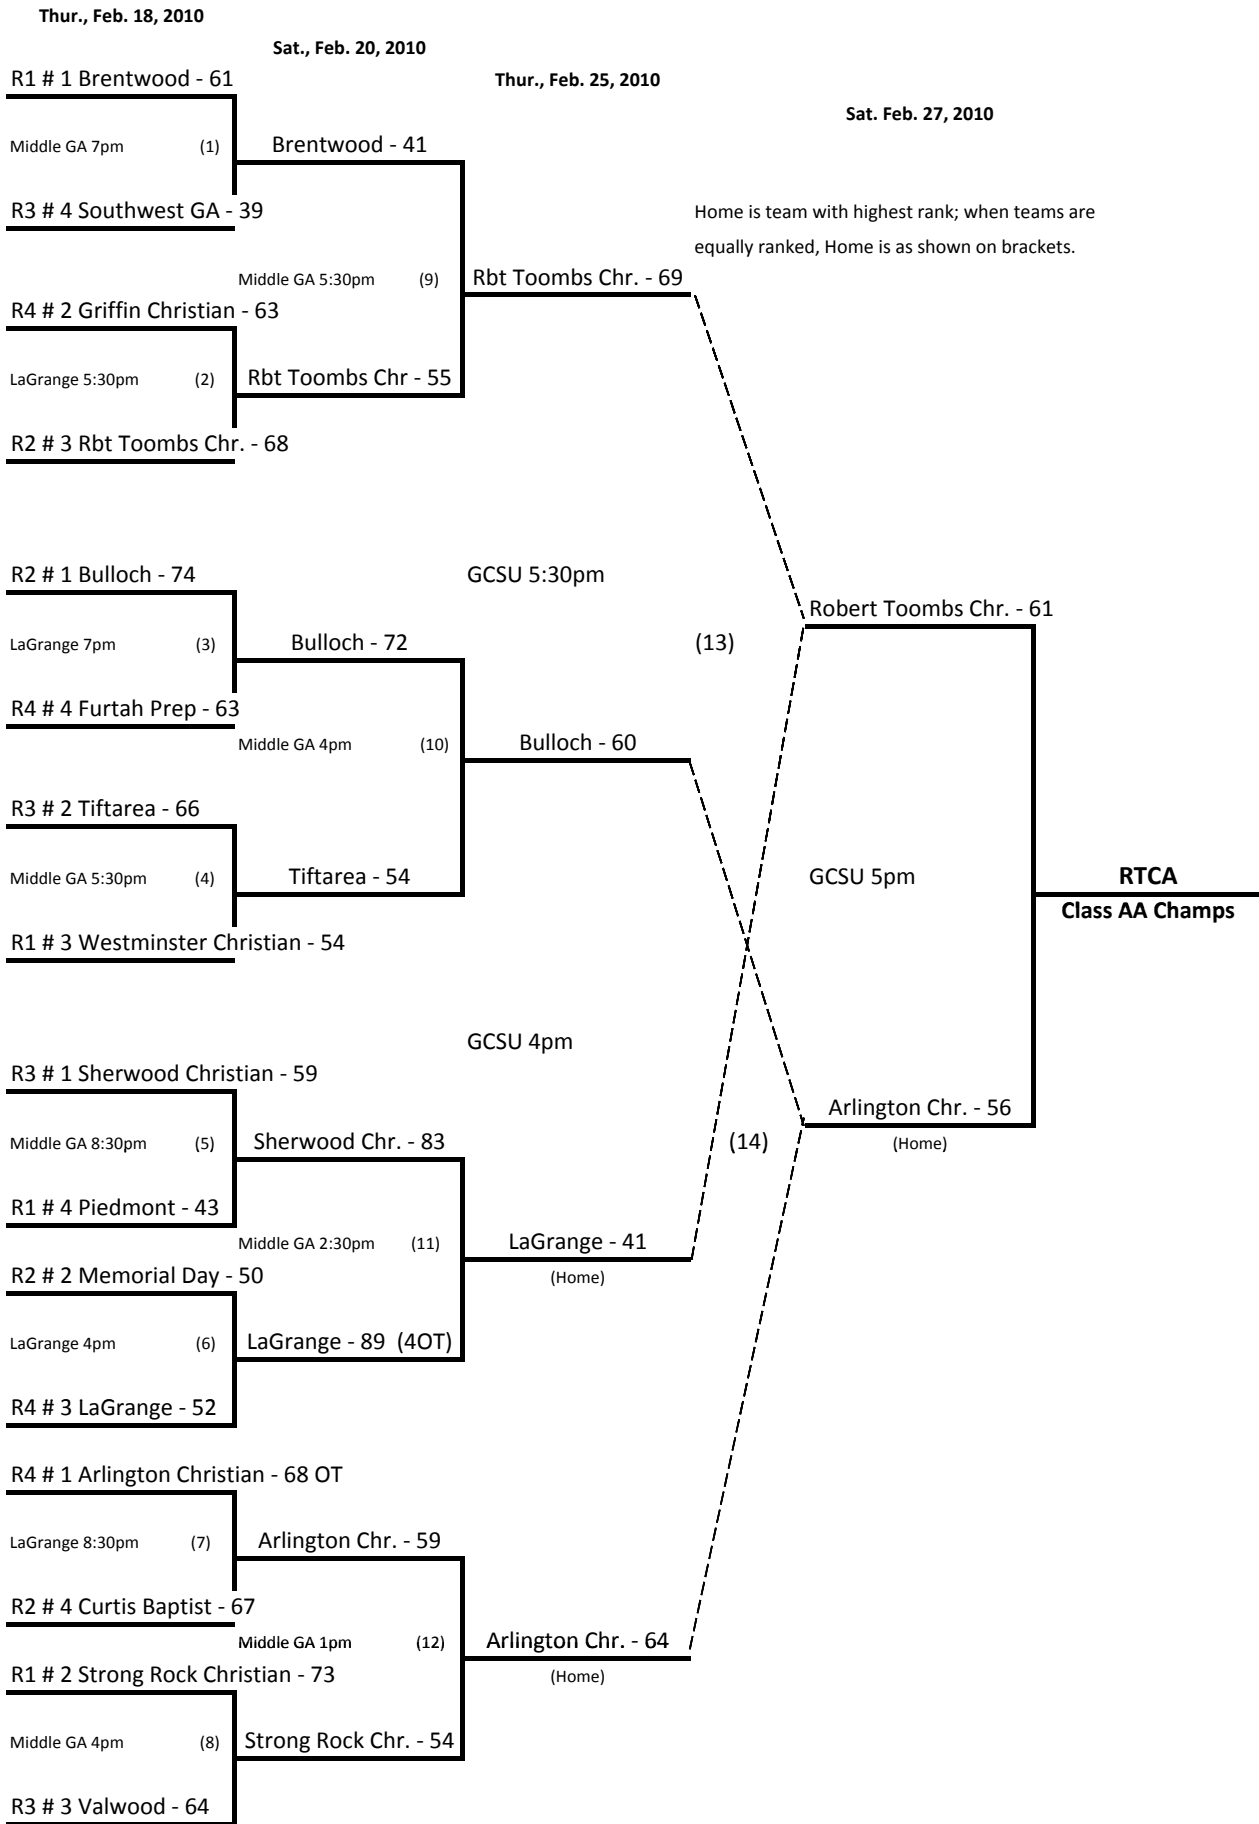

2010 GISA STATE BASKETBALL TOURNAMENT

Class AA BOYS